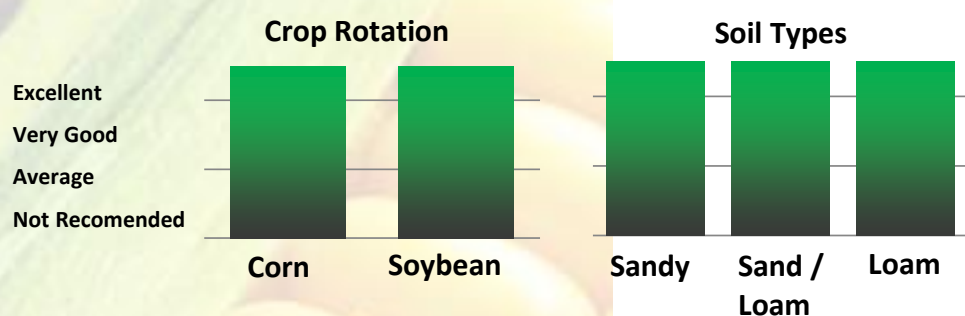

CORN

AP 990

RM:
99

Conventional

- Consistent high yields with variable weather
- Excellent drought resistance
- Solid Agronomic package
- Excellent package with AP940

Relative Maturity	99
GDU to 50% Silking	1255
GDU to Black Layer	2450
Planting Rate	MH
Plant Height	Med-Tall
Kernel Rows	16-18

Agronomic Characteristics

Disease Tolerance

Goss' Wilt	7
Grayleaf Spot	7
Northern Leaf Blight	8
Anthracoese	7
Eye Spot	7

Fungicide Response

Corn on Corn	7
Corn on Soybeans	7

1-9 Scale: 1 = Worst, 9 = Best