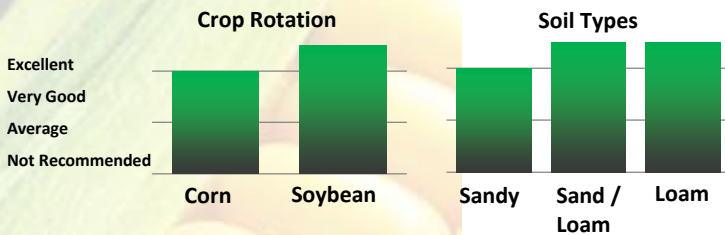

CORN

AP 970

RM:
97

Conventional

- Excellent yield for maturity
- Shorter plant status with great plant intactness
- All soil types - Wide area of adoption
- Excellent roots and stalk

Agronomic Characteristics

YIELD	9
SEEDLING VIGOR	8
STALK RATING	8
ROOT RATING	9
DROUGHT TOLERANCE	7
TEST WEIGHT	7
DRYDOWN	8
STAY GREEN	7
EAR FLEX	8

1-9 Scale: 1 = Worst, 9 = Best

Relative Maturity	97
GDU to 50% Silking	1240
GDU to Black Layer	2400
Planting Rate	H
Plant Height	Med
Kernel Rows	18