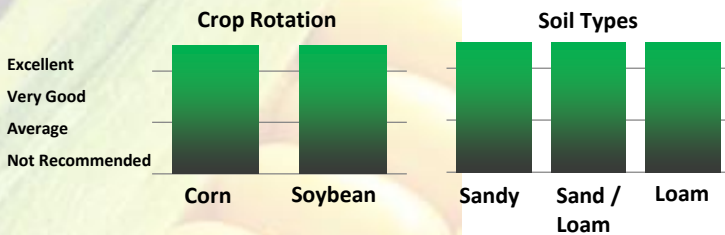

CORN

AP 952

RM:
95

Conventional

- Top performance in all soil types
- Outstanding stalk and roots
- Very good Goss' Wilt and GLS tolerance
- Long flex ears

Agronomic Characteristics

1-9 Scale: 1 = Worst, 9 = Best