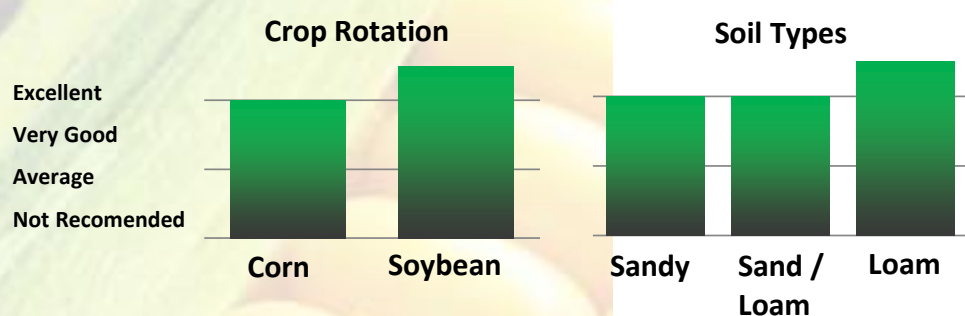

CORN

AP 950

RM:
95

Conventional

- Excellent yield in heavier soils
- Semi flex hybrid
- Excellent emergence
- Excellent health package

Relative Maturity	95
GDU to 50% Silking	1250
GDU to Black Layer	2350
Planting Rate	MH
Plant Height	Med-Tall
Kernel Rows	16