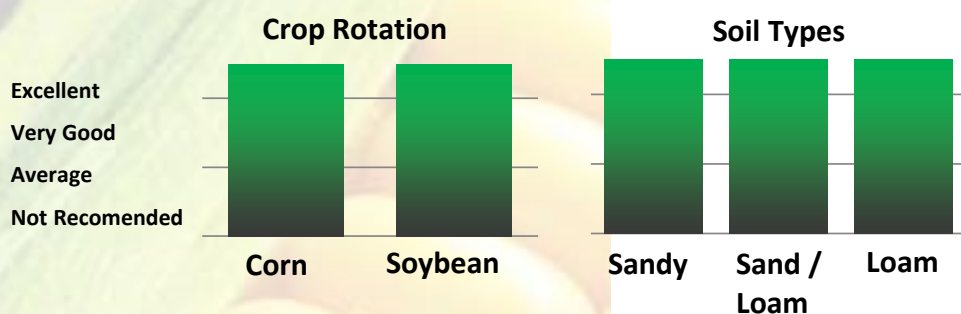

CORN

AP 940

RM:
94

Conventional

- Tremendous yield for maturity
- Adapts to all soil types
- Excellent emergence
- A must have hybrid

Relative Maturity	94
GDU to 50% Silking	1250
GDU to Black Layer	2310
Planting Rate	MH
Plant Height	Medium
Kernel Rows	16-20