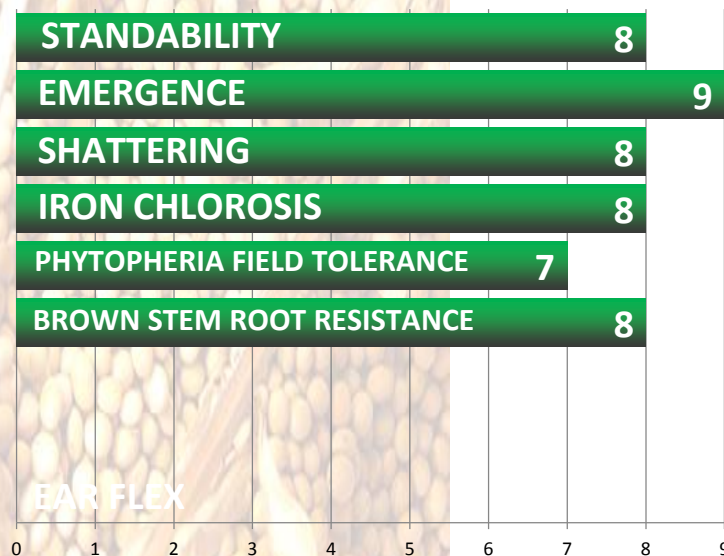

SOYBEAN

AP 2918

RM:
2.9

Conventional

- A "must have" for late group 2
- High end yield
- Good iron chlorosis tolerance
- Offensive/defensive variety

Relative Maturity 2.9

Seeds / Lb 2,700

Seed Protein N/A

Seed Oil N/A

Offensive/Defensive Both

Best Canopy Width 15" to 30"

Agronomic Characteristics

1-9 Scale: 1 = Worst, 9 = Best

Disease & Insect Tolerance

Phytopheria Resistant Gene None

Cyst Nematode Resistance Race 7, 14

Planting Population Maximums

15" 185,000 Plants/acre

22" 175,000 Plants/acre

30" 170,000 Plants/acre

Check out our website to find product performance: AgPerformance.com

866-562-2370

Follow us on Facebook