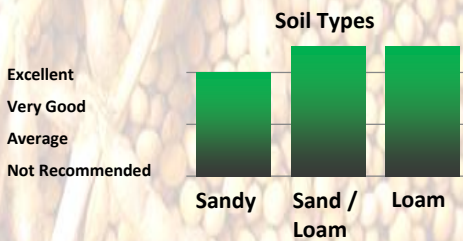

SOYBEAN

AP 2918

RM:
2.9

Conventional

- A "must have" for late group 2
- High end yield
- Good iron chlorosis tolerance
- Offensive/defensive variety

Relative Maturity 2.9

Seeds / Lb 2,700

Seed Protein N/A

Seed Oil N/A

Offensive/Defensive Both

Best Canopy Width 15" to 30"

Agronomic Characteristics

1-9 Scale: 1 = Worst, 9 = Best

Disease & Insect Tolerance

Phytopheria Resistant Gene None

Cyst Nematode Resistance Race 7, 14