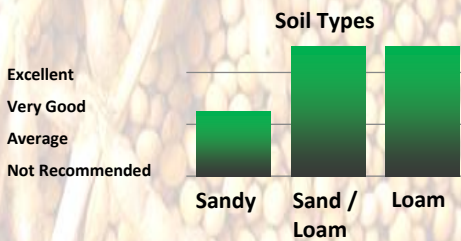

# SOYBEAN

## AP 2218

RM:  
2.2

Conventional

- Good yielding bean
- Bushy plant type
- Like heavy black dirt

Relative Maturity 2.2

Seeds / Lb 2,800

Seed Protein N/A

Seed Oil N/A