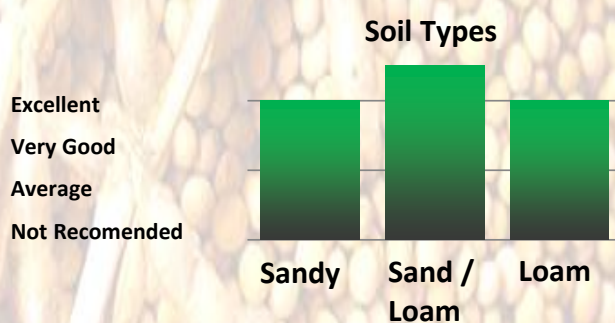

SOYBEAN

AP 1816

RM:
1.8

Conventional

- Offensive Variety with yield
- Great agronomic package
- Keep off heavy wet soils

Agronomic Characteristics

1-9 Scale: 1 = Worst, 9 = Best

Relative Maturity 1.8

Seeds / Lb 2,400

Seed Protein na

Seed Oil na

Offensive/Defensive Offensive

Best Canopy Width 15" to 30"

Disease & Insect Tolerance

Phytopheria Resistant Gene None

Cyst Nematode Resistance Race 7, 14