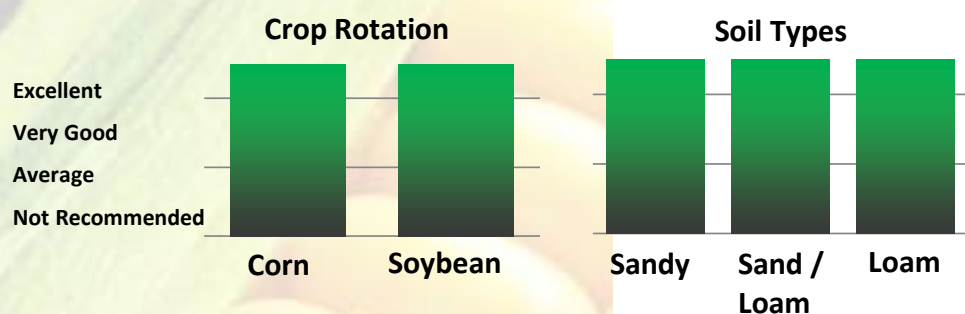

# AP 1130

RM:  
113

Conventional

- Consistent performer
- Good ear flex on marginal soils
- Outstanding disease tolerance to Goss' Wilt and NLB
- Long slender ear with deep kernels

Relative Maturity	113
GDU to 50% Silking	1310
GDU to Black Layer	2750
Planting Rate	MH
Plant Height	Tall
Kernel Rows	14-16