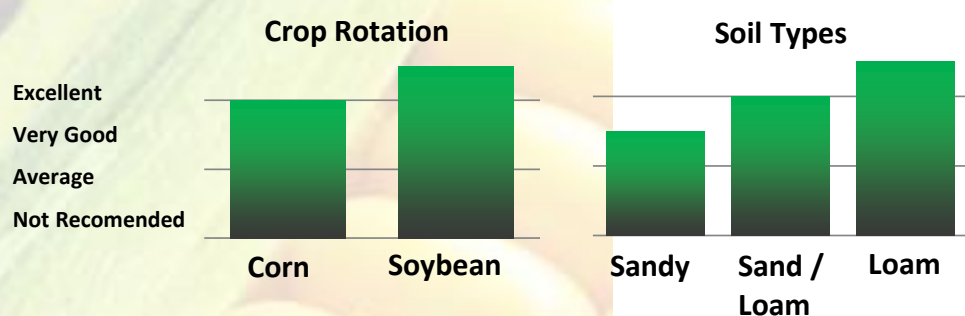

CORN

AP 1090

RM:
109

Conventional

- Tremendous yield for maturity
- Like black dirt at heavy population
- Excellent stalk and roots
- Ideal between Hwy 30 and I80

Relative Maturity	109
GDU to 50% Silking	1270
GDU to Black Layer	2730
Planting Rate	H
Plant Height	Med-Tall
Kernel Rows	18-20