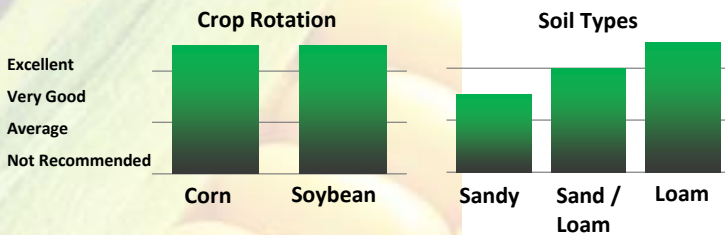

CORN

AP 1070

RM:
107

Conventional

- Won AP Plot at 263 bushels in 2016
- Exceptional staygreen
- Short stature plant with impressive stalk and root strength
- Outstanding Goss' Wilt and NCLB tolerance

Relative Maturity	107
GDU to 50% Silking	1285
GDU to Black Layer	2700
Planting Rate	MH
Plant Height	Medium
Kernel Rows	18-20

Agronomic Characteristics

YIELD	9
SEEDLING VIGOR	9
STALK RATING	9
ROOT RATING	9
DROUGHT TOLERANCE	7
TEST WEIGHT	7
DRYDOWN	8
STAY GREEN	9
EAR FLEX	8

1-9 Scale: 1 = Worst, 9 = Best

Disease Tolerance

Goss' Wilt	9
Grayleaf Spot	8
Northern Leaf Blight	9
Anthracnose	8
Eye Spot	8