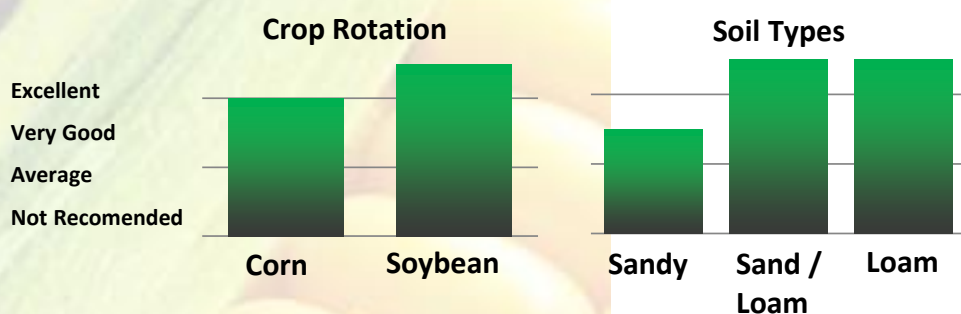

# AP 1052

RM:  
105

Conventional

- Consistant yields in all soils
- Strong Stalks and Roots
- Fast Drydown
- Excellent Disease Resistance

<b>Relative Maturity</b>	105
<b>GDU to 50% Silking</b>	1300
<b>GDU to Black Layer</b>	2650
<b>Planting Rate</b>	MH
<b>Plant Height</b>	Med-Tall
<b>Kernel Rows</b>	16-18