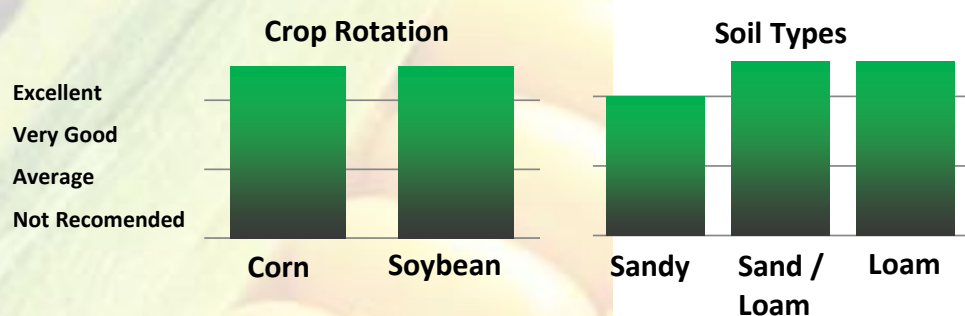

# AP 1020

RM:  
102

Conventional

- Must have hybrid in your lineup - High yields!!!!
- Excellent overall agronomy package
- Good Roots and Stalk
- 2015 yield champ in most plots

<b>Relative Maturity</b>	102
<b>GDU to 50% Silking</b>	1255
<b>GDU to Black Layer</b>	2560
<b>Planting Rate</b>	MH
<b>Plant Height</b>	Med-Tall
<b>Kernel Rows</b>	16-18