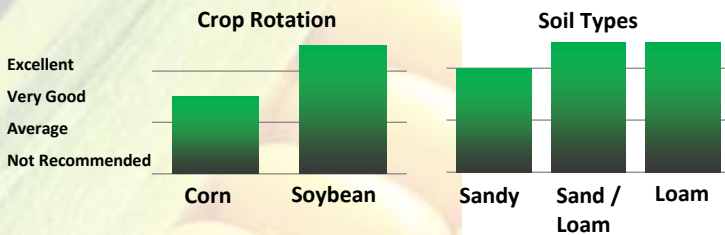

CORN

AP 1000

RM:
100

Conventional

- Exceptional high end yield
- Black dirt hybrid
- Responds to high management
- Well drained soils

Agronomic Characteristics

YIELD	9
SEEDLING VIGOR	8
STALK RATING	8
ROOT RATING	8
DROUGHT TOLERANCE	7
TEST WEIGHT	7
DRYDOWN	8
STAY GREEN	7
EAR FLEX	7